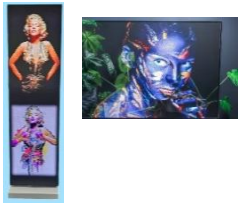

Special Screen		€ H.T.	Q
2m Heigh LED Totem (50cm wide), pitch 1.56 - resolution 320 x 1280 pixels		1 328	
55" OLED transparent screen - LG 55EW5F-A - Full HD - HDMI/DP (in/out)		2 272	
Giant Screen - Full HD Video Wall		€ H.T.	Q
Bottom of the wall : 1m (3x3) - 1,5m (2x2) maximum			
110" (279 cm) - 2x2 55" video wall - Dim. (L. x H.) : 245 x 139 cm		2 352	
138" (350 cm) - 3x3 46" video wall - Dim. (L. x H.) : 309 x 176 cm		3 496	
165" (419 cm) - 3x3 55" video wall - Dim. (L. x H.) : 367 x 208 cm		4 320	
Floor stand on castors for video wall (avaibility depending on size) (*)		184	
Example of LED Wall (without Mounting) - consult us		€ H.T.	Q
202" (515 cm) LED Wall 2.6 Pitch : 4.5x2.5m - Res : 1728x960 px - ratio 1.8		7 200	
202" (515 cm) LED Wall 1.56 Pitch : 4.5x2.5m - Res. : 2880x1600 px - ratio 1.8		9 144	
229" (583 cm) LED Wall 2.6 Pitch : 5x3m - Res. : 1920x1152 px - ratio 1.66		9 356	
229" (583 cm) LED Wall 1.56 Pitch : 5x3m - Res : 3200x1920 px - ratio 1.66		11 788	
Built-in your partition or Maintaining Truss : price not included			
Touch screen - PC not included		€ H.T.	Q
23" (58 cm) - 10 touches capacitive - Full HD - LxH: 58x42 cm - VGA/HDMI		336	
32" (82 cm) - 10 touches capacitive - Full HD - LxH: 74,5x44,5 cm - HDMI		456	
43" (109 cm) - 10 touches capacitive - 4K - LxH: 98.6x58.7 cm - HDMI		552	
46" (116 cm) - 10 touches infrared - Full HD - LxH: 108x63 cm - VGA/HDMI		648	
55" (140 cm) - 10 touches capacitive - 4K - LxH: 1125.4x73.5 cm - HDMI		728	
55" (140 cm) OLED transparent 12 touches infrared -Full HD - HDMI/DP		2 704	
65" (165 cm) - 10 touches capacitive - 4K - LxH: 152x89 cm -HDMI/DP		936	
75" (190 cm) - 20 touches infrared - 4K - LxH: 172x102 cm -HDMI		1 160	
85" (216 cm) - 10 touches infrared - 4K - LxH: 195x113 cm - HDMI/DP		1 520	
Touch Systems : kiosk, Table - PC included		€ H.T.	Q
24" Touch Kiosk (61 cm) - 10 touches capacitive - Full HD - PC i5/8Go		672	
32" Touch Kiosk (82 cm) - 10 touches capacitive - Full HD - PC i5/8Go		896	
32" Touch desk (82 cm) - 32 touches infrared - Full HD - PC i5/8Go		896	
42" Touch desk (107 cm) - 10 touches capacitive - Full HD - PC i5/8Go		1 016	
43" Touch Kiosk (109 cm) - 10 touches capacitive - 4K - PC i5/8Go		1 016	
43" Touch desk (109 cm) - 10 touches capacitive - 4K - PC i5/8Go		1 016	
43" Touch Totem portrait (109 cm) - 10 touches capacitive - 4K - PC i5/8Go		1 112	
55" Touch desk (140 cm) - 10 touches capacitive - 4K - PC i5/8Go		1 360	
Touch Tablets - Tablet - Internet&Wifi (**)		€ H.T.	Q
Ipad Gen 10 - 64Go - 477 gr. - 10.9" retina display - Wifi		192	
Ipad Pro Gen 5 - 128Go - 682 gr. - 12.9" retina display - Wifi		248	
Samsung Galaxy Tab S7/S8 - 128Go - 498 gr. - 11" display - Wifi - Android 14		192	
Surface pro 7 - i7/16Go - 256Go - 790 gr. - 12.3" display-Wifi-Windows 11		232	
Secured Table stand for our Tablets (*)		64	
Secured Floor stand for our Tablets (*)		80	
Standalone Wifi&internet kit : Router, antenna, 200Go data traffic		584