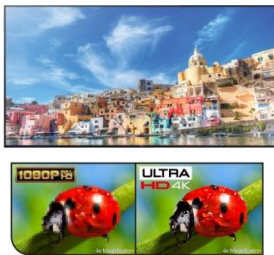

First name : Last name : Tel :

Email : Cellular :

Full HD (32") & 4K monitors - 3840 x 2160 pixels	€ H.T.	Q
32" FHD (82 cm) - Samsung QM32R-B - HDMI/DP - Dim. (L. x H.) : 72.5x42 cm	304	
43" 4K (109 cm) - Samsung QM43B - HDMI/DP - Dim. (L. x H.) : 96.8x55.8 cm	344	
50" 4K (127 cm) - Samsung QM50B - HDMI/DP - Dim. (L. x H.) : 112.2x66.4 cm	408	
55" 4K (140 cm) - Samsung QM55B - HDMI/DP - Dim. (L. x H.) : 123.5x70.8 cm	496	
65" 4K (165 cm) - Samsung QM65B - HDMI/DP - Dim. (L. x H.) : 145.4x83.1 cm	672	
75" 4K (190 cm) - Samsung QM75B - HDMI/DP - Dim. (L. x H.) : 168.1x96 cm	848	

Edge Less giant screen - LED wall : without mounting	€ H.T.	Q
85" 4K (216 cm) - Samsung QM85R-B - HDMI/DP - Dim. (L. x H.) : 190 x 109 cm	1 240	
98" 4K (249 cm) - Samsung QM98T - HDMI/DP - Dim. (L. x H.) : 219.6 x 125 cm	1 904	
138" wall mount (350cm) - 1920x1080 - LED Pitch 1.59 - Dim. : 305 x 183 cm	5 824	
158" (401cm) LED Wall 2.6 Pitch : 3.5x2 m - Res. : 1344x768 px (1,75 ratio)	4 656	
158" (401 cm) LED Wall 1.56 Pitch : 3.5x2 m - Res. : 2240x1280 px (1,75 ratio)	5 680	